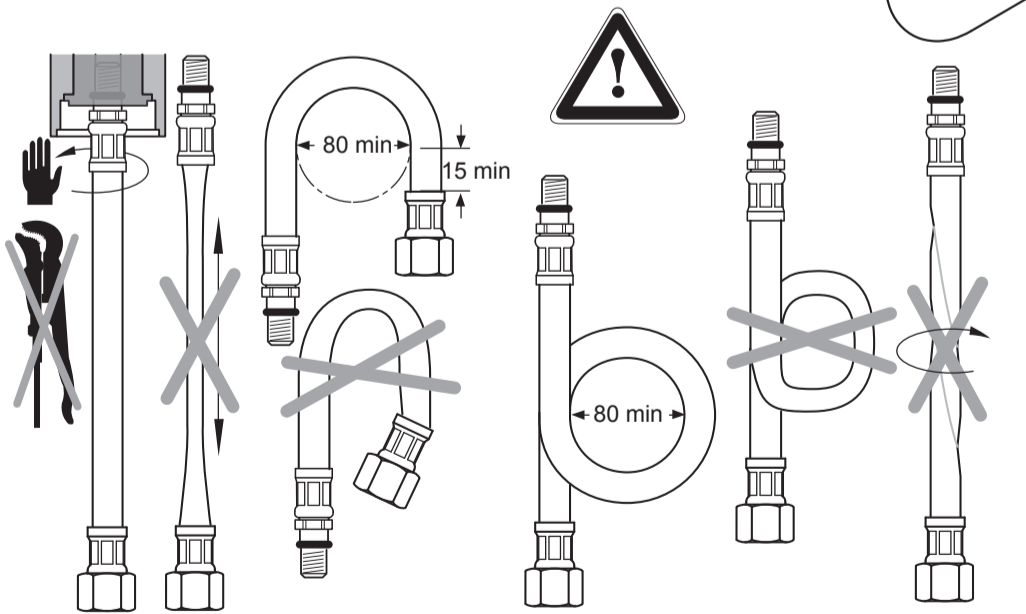

MELANGE
A 4293 ..

1119 / A 865 80340
 Made in Germany

Ideal Standard International NV
 Corporate Village - Gent Building
 Da Vincilaan 2
 1935 Zaventem
 Belgium

www.idealstandardinternational.com

	P	bar					Q (3 bar)
	T	°C					l/min 20,5