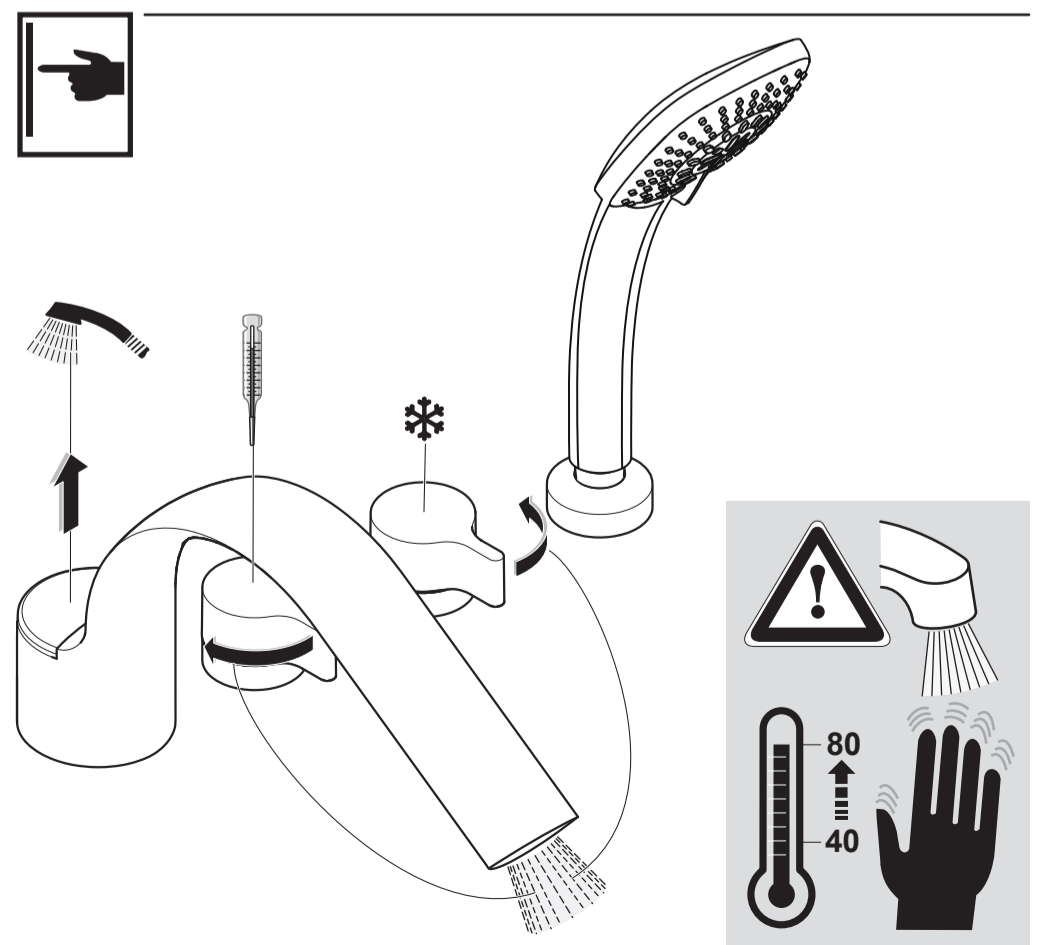

MELANGE
A 4293 ..

1119 / A 865 80340
 Made in Germany

Ideal Standard International NV
 Corporate Village - Gent Building
 Da Vincilaan 2
 1935 Zaventem
 Belgium

www.idealstandardinternational.com

	P	bar					Q (3 bar)
	T	°C					l/min 20,5