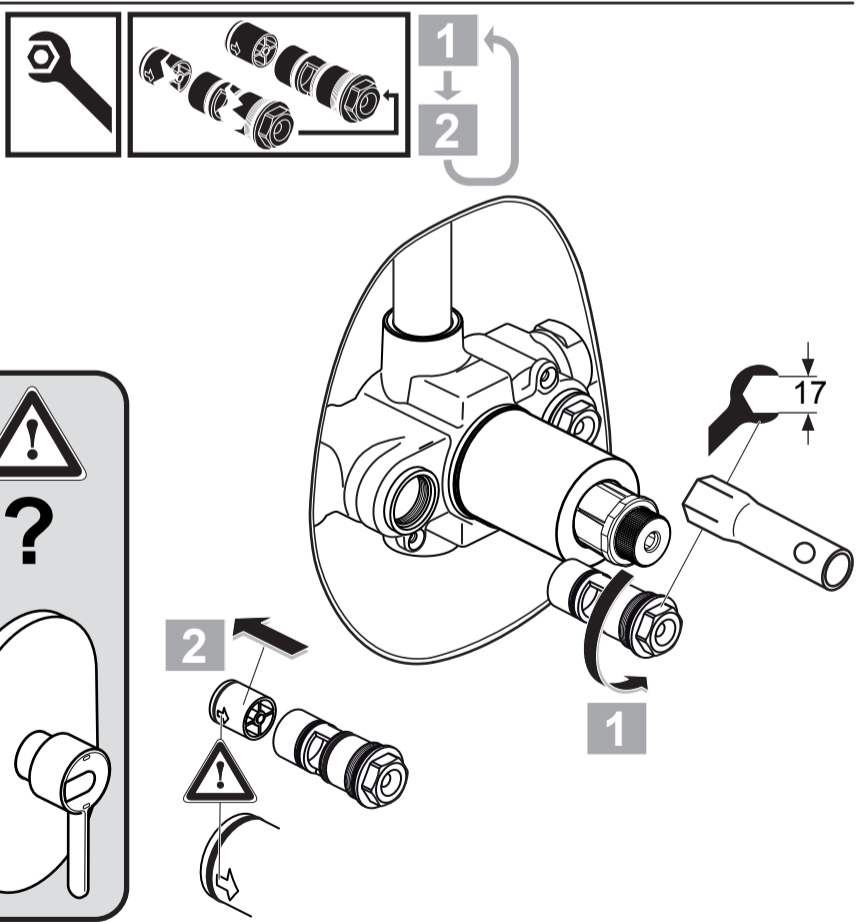

CERAPLUS
 A 4090 ..

0116 / A 865 702
 (+ A 865 612)
 Made in Germany

Ideal Standard International NV
 Corporate Village - Gent Building
 Da Vincilaan 2
 1935 Zaventem
 Belgium

www.idealstandardinternational.com