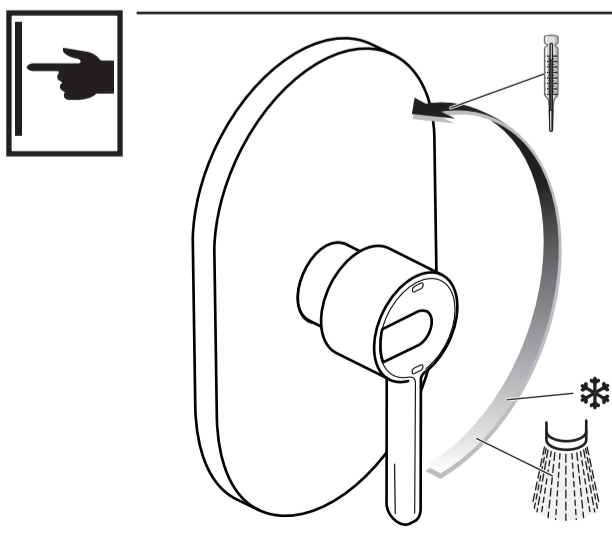

CERAPLUS
 A 4090 ..

0116 / A 865 702
 (+ A 865 612)
 Made in Germany

Ideal Standard International NV
 Corporate Village - Gent Building
 Da Vincilaan 2
 1935 Zaventem
 Belgium

www.idealstandardinternational.com