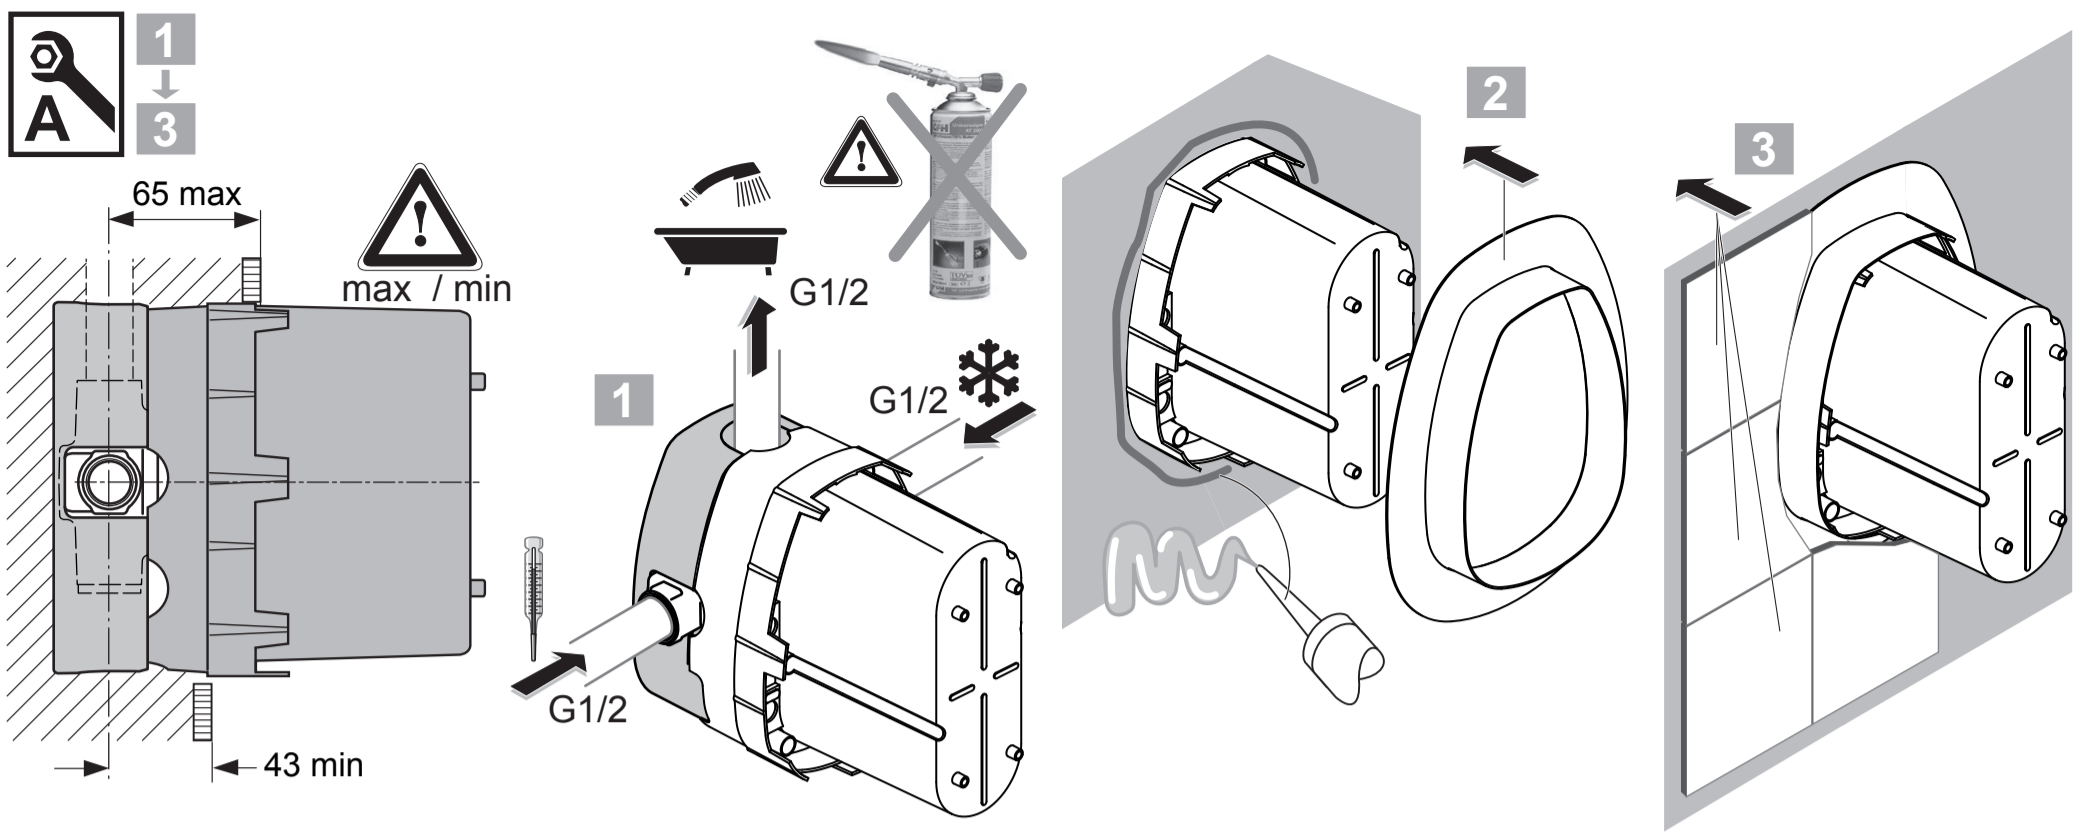

CERAPLUS
 A 4090 ..

0116 / A 865 702
 (+ A 865 612)
 Made in Germany

Ideal Standard International NV
 Corporate Village - Gent Building
 Da Vincilaan 2
 1935 Zaventem
 Belgium

www.idealstandardinternational.com