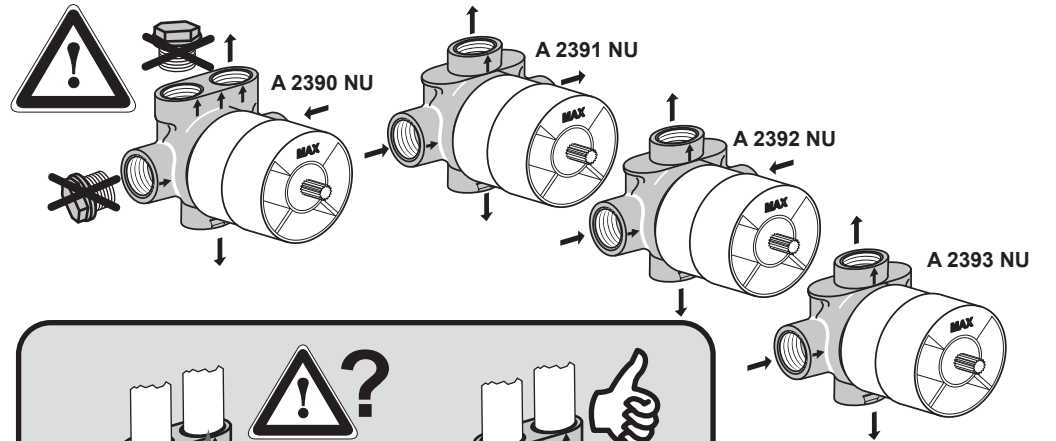

1

3

	P	bar		0,5		MAX. 10		5	
	T	°C		MAX. 80		65		40