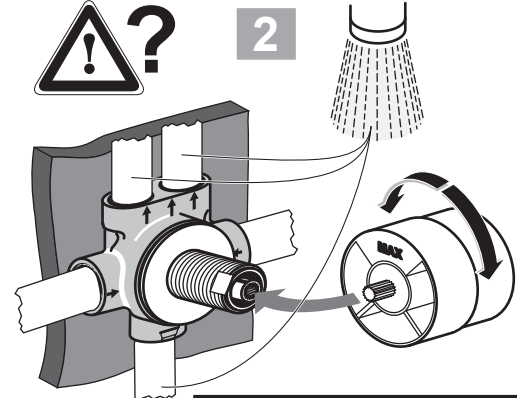

1

3

	P	bar		0,5		MAX. 10		5	
	T	°C		MAX. 80		65		40