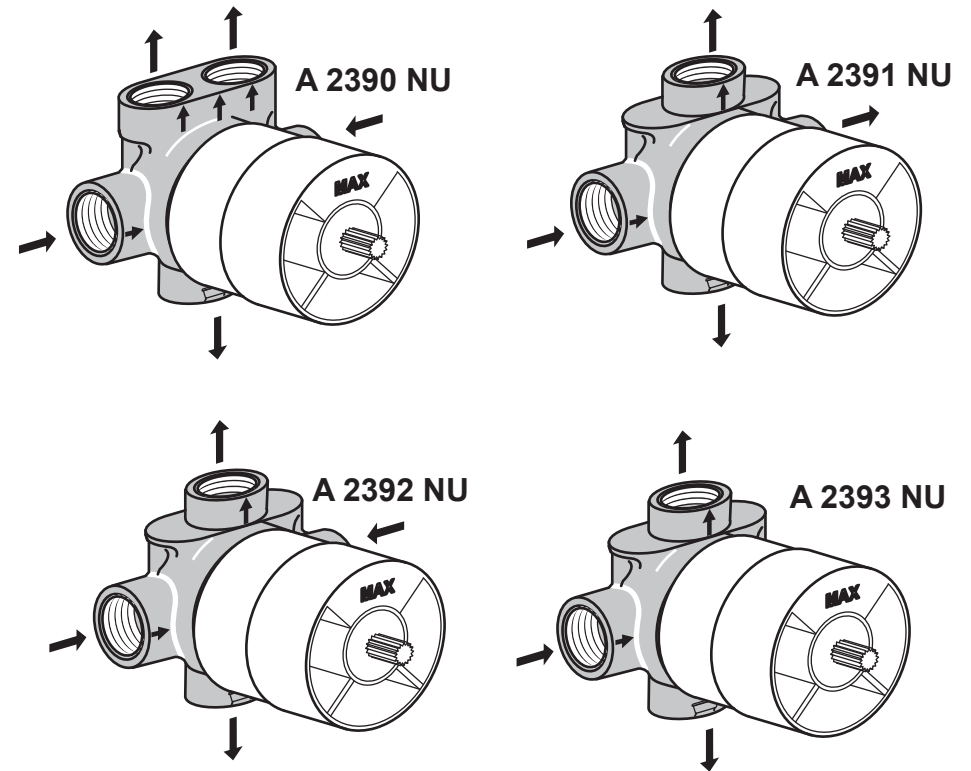

Position

- 1 = A 963 470 NU
- 2 = A 963 471 NU
- 3 = A 963 472 NU
- 4 = A 963 469 NU
- 5 = A 962 574 NU

A 2390 NU A 2391 NU
A 2392 NU A 2393 NU

0216 / A 965 379
 (+ A 865 612)
 Made in Germany

Ideal Standard International NV
 Corporate Village - Gent Building
 Da Vincilaan 2
 1935 Zaventem
 Belgium