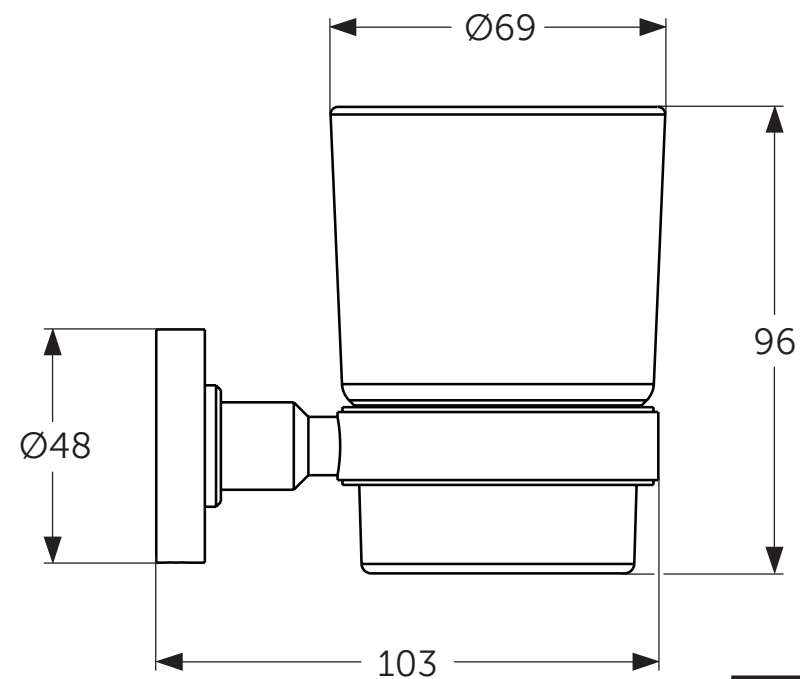

Position

1 = A 963 293 NU

2 = A 963 295 AA

Ideal Standard

IOM

A 9121 AA

1115 / MTAc A9121

Ideal Standard International NV
Corporate Village - Gent Building
Da Vincilaan 2
1935 Zaventem
Belgium
www.idealstandardinternational.com