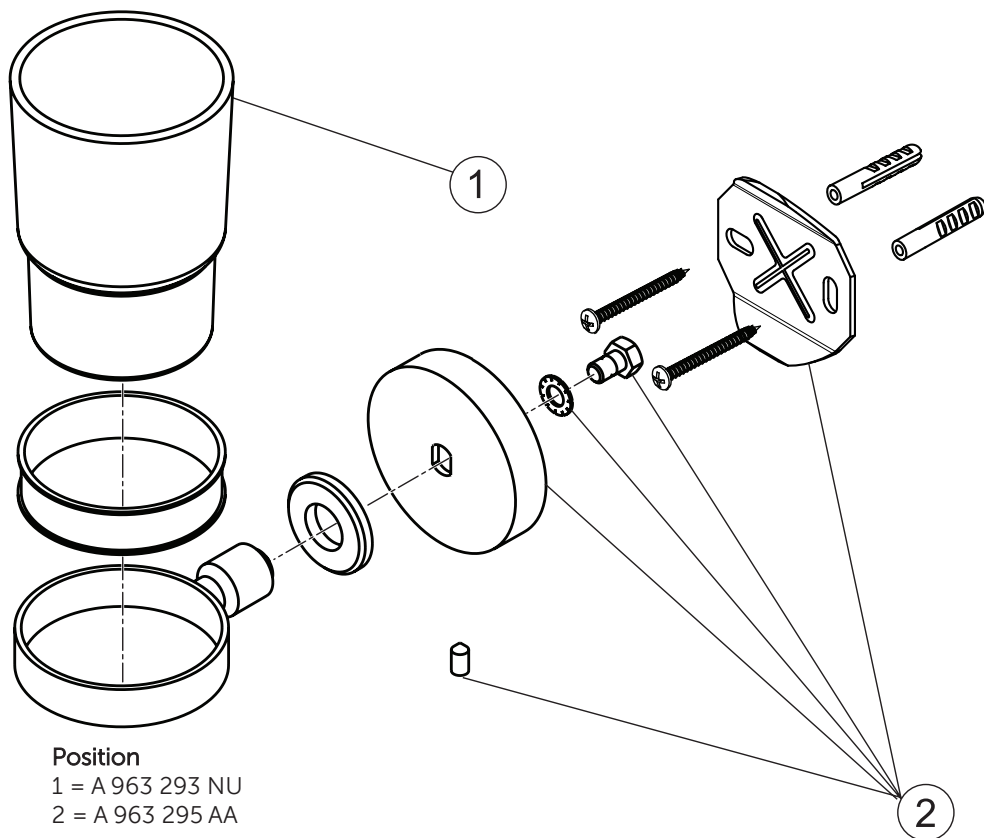

Position

1 = A 963 293 NU

2 = A 963 295 AA

Ideal Standard

IOM

A 9121 AA

1115 / MTAc A9121

Ideal Standard International NV
Corporate Village - Gent Building
Da Vincilaan 2
1935 Zaventem
Belgium
www.idealstandardinternational.com